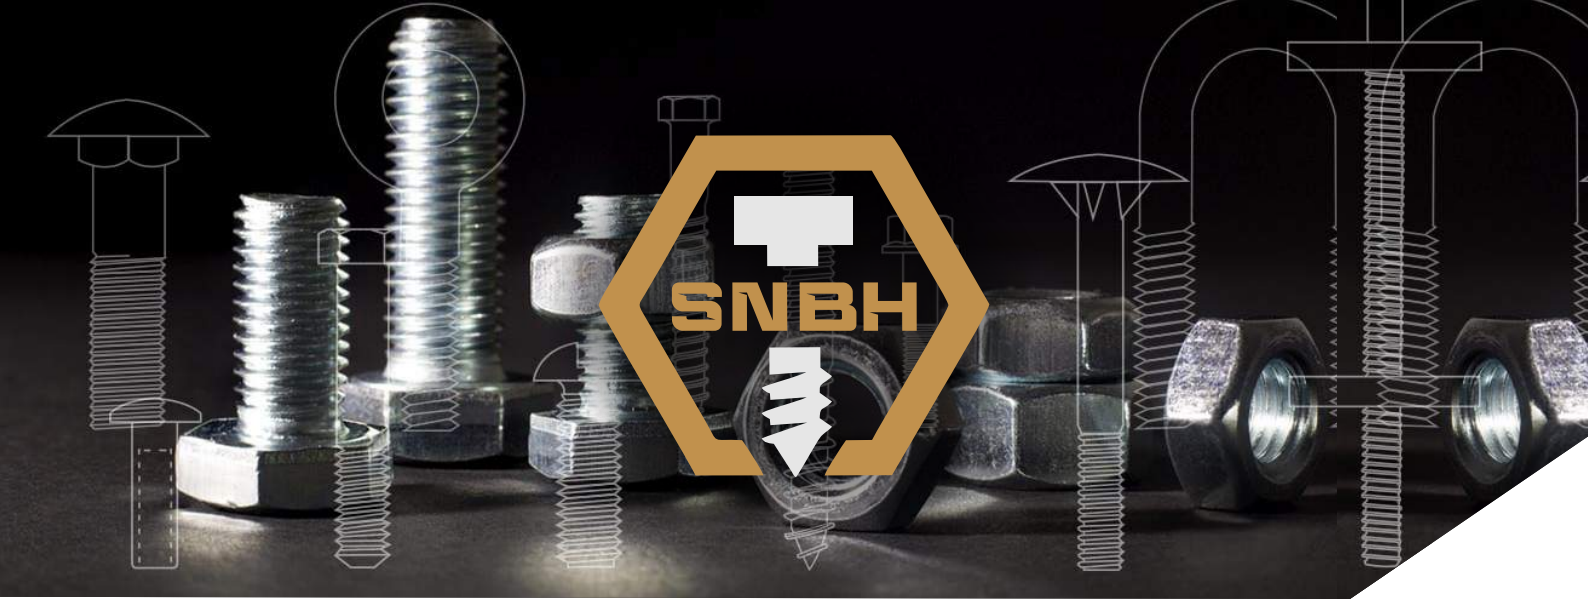

SUDHAMA NUT BOLT HOUSE

PRODUCT CATALOGUE 2022-23

About **Subhama Nut Bolt House**

“**Subhama Nut Bolt House**” is a well-known company that manufactures, supplies, and exports a comprehensive range of Nuts, Bolts, and Fasteners. Fastening Screws, Hexagon Nuts, Lock Nuts, and other items are among the products we offer. These items are made with high-quality raw materials such as Hastelloy, Monel, Inconel, Titanium, Duplex that are sourced from reputable vendors in the market.

Bolts, screws, nuts, washers, threaded rods, anchor fasteners, forgings, anchors, socket screws, machine screws, self-tapping screws, and other fasteners are among the items we stock. For improved supply chain management, we have a team of professionals and talented workers for each department, from raw material procurement to finished product inspection, inventory management to sales and services. This allows us to provide the best product quality and quick service to our clients.